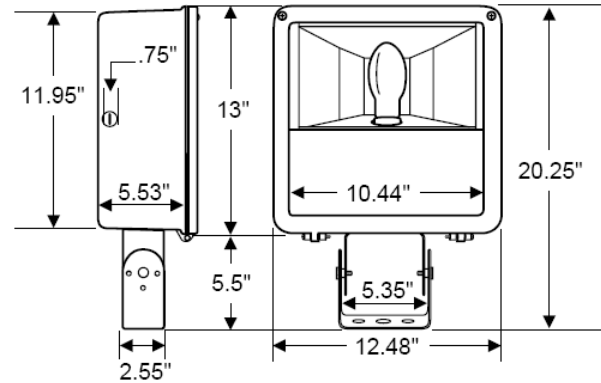

AL50

SPECIFICATIONS:

Job Information

Project:	Date:
Location:	
Fixture Type:	Cat. #
Lamp:	Volts:
Options & Accessories:	

DIMENSIONAL DRAWINGS

Length	Width	Depth	MH	HPS	EPA	Weight
13"	12.48"	5.53"	175	150	1.20	21 lbs.

Housing:

Die-cast aluminum door & housing has two captive stainless steel fasteners and can be removed from the die-cast aluminum housing.

Lens:

Clear glass Lens, 1/8" tempered, gasket and silicone sealed

Reflector:

Segmented anodized specular aluminum reflector .

Ballast Assembly:

HID Ballast constant Wattage Auto-Transformer High Power Factor Core And coil Type, Rated -20 Degrees Fahrenheit Starting Temperature. Integrally Mounted in the Luminaire and Completely Prewired. Each Ballast Assembly Is Thoroughly Tested Prior To Shipment. Ballast and Electrical Components Are "UL" Listed.