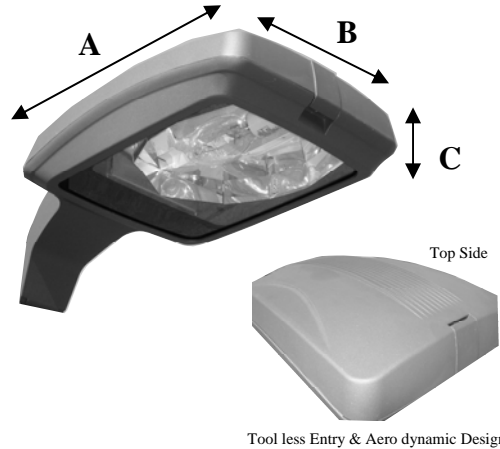

Lens & Removable Door Assembly:

Hinged door assembly formed from one piece die-cast corrosion resistant aluminum. The lens is A clear 1/8" tempered flat glass, secured by galvanized lens clips and sealed with silicone gasket To ensure protection from The harshest environment.

Electrical Assembly:

HID ballast constant wattage auto-transformer high power factor core and coil type, rated -20 degrees Fahrenheit starting temperature. Integrally Mounted in the luminaire and completely prewired. Each ballast assembly is thoroughly tested prior to shipment. Ballast and electrical components are "UL" listed.

Lamp Socket:

Porcelain Socket pulse rated for HPS, MH, PS & CFL lamps. Lamp included.

Finish:

Thermoset polyester textured powder coat finish, chemically pretreated through a multi-stage washer, oven baked at 400 Deg. Fahrenheit to insure maximum adherence.