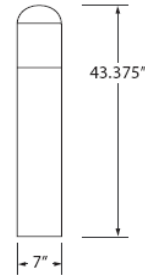

Bollard 3

Application:

7" Diameter round bollard. These fixtures provide uniform illumination, superior spacing and remarkable brightness control. Each bollard features rugged construction, and comes supplied with silicone gasketing to assure years of trouble free service.

Features:

- Provides 360 deg. Of low level lighting
- Extruded aluminum housing with flush mounting base
- Vandal resistant screws
- Powder coat finish
- Clear polycarbonate lens
- Ballast tray for ease of maintenance
- Standard color is bronze also available in black and white.

Job Information	
Project:	Date:
Location:	
Fixture Type:	Cat. #
Lamp:	Volts:
Options & Accessories:	

DIMENSIONAL DRAWINGS

Height	Width	CFL	MH	HPS	EPA	Weight
43"	7"	42	70	70		22 lbs.

Isolux Curves

70 watt
metal halide
internal
louvers