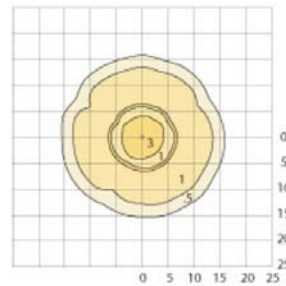

Features:

- Provides 360 deg. Of low level lighting
- Extruded aluminum housing with flush mounting base
- Vandal resistant screws
- Powder coat finish
- Clear polycarbonate lens
- Ballast tray for ease of maintenance
- Standard color is bronze also available in black and white.

Job Information	
Project:	Date:
Location:	
Fixture Type:	Cat. #
Lamp:	Volts:
Options & Accessories:	

DIMENSIONAL DRAWINGS

Height	Width	CFL	MH	HPS	EPA	Weight
43"	7"	42	70	70		22 lbs.

Isolux Curves

70 watt
metal halide
internal
louvers