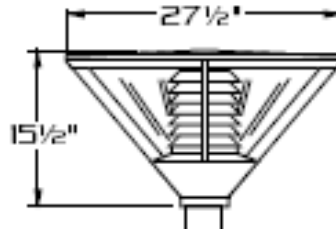

Electrical Assembly:

HID ballast constant wattage auto-transformer high power factor core and coil type, rated -20 degrees Fahrenheit starting temperature. Integrally Mounted in the luminaire and completely prewired. Each ballast assembly is thoroughly tested prior to shipment. Ballast And Electrical Components are "UL" Listed.

Lamp Socket:

Porcelain socket pulse rated for HPS & MH lamps. lamp included.

Finish:

Attractive dark bronze, white, black polyester powder coated finish for excellent impact, corrosion and UV resistance

Height	Diam.	Depth	MH	HPS	EPA	Weight
15.5"	27.5"		175	150	1.68	25 lbs.