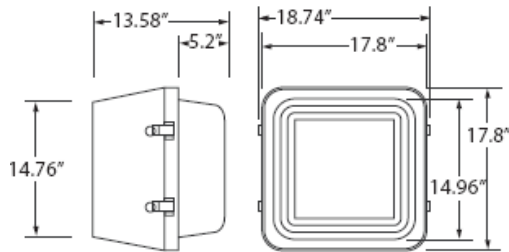

Location: _____

Fixture Type: _____ Cat. # _____

Lamp: _____ Volts: _____

Options & Accessories: _____

DIMENSIONAL DRAWINGS

Height	Width	Length	MH	PS	HPS	Weight
13.58"	17.8"	17.8"	400	400	400	18 lbs.

Isolux Curves