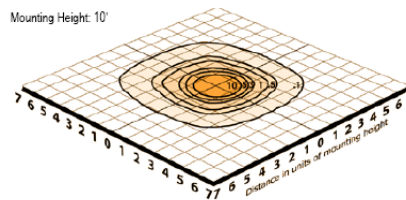

Location: _____

Fixture Type: _____ Cat. # _____

Lamp: _____ Volts: _____

Options & Accessories: _____

DIMENSIONAL DRAWINGS

Height	Width	Length	MH	PS	HPS	Weight
13.58"	17.8"	17.8"	400	400	400	18 lbs.

Isolux Curves