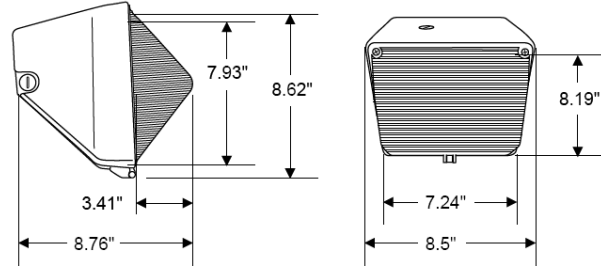

WP10

SPECIFICATIONS:

Housing:

Die-Cast Aluminum housing with Threaded Side Conduit Access, Photo Cell

Lens:

Prismatic Diffuser Wide Light Distribution

Reflector:

Specular aluminum reflector

DIMENSIONAL DRAWINGS

Fixture	Height	Width	Depth	MH	HPS	Weight
WP10	9"	8.5"	8.76"	100w	150w	9lbs.

Isolux Curves

100w HPS
@ 10-Ft.
Mounting
Height

ORDERING INFORMATION:

Model	Optics	Wattage	Source	Voltage	Mounting	Finish	Options
<ul style="list-style-type: none"> WP10 	Polycarbonate Wide <ul style="list-style-type: none"> (PW) 	35w <ul style="list-style-type: none"> (35) 50w <ul style="list-style-type: none"> (50) 70w <ul style="list-style-type: none"> (70) 100w <ul style="list-style-type: none"> (100) Fluorescent 26w <ul style="list-style-type: none"> (26) 32w <ul style="list-style-type: none"> (32) 42w <ul style="list-style-type: none"> (42) 	High Pressure Sodium <ul style="list-style-type: none"> (HPS) Metal Halide <ul style="list-style-type: none"> (MH) CFL <ul style="list-style-type: none"> (FL) 	120 Volts <ul style="list-style-type: none"> (120) 208 Volts <ul style="list-style-type: none"> (208) 240 Volts <ul style="list-style-type: none"> (240) 277 Volts <ul style="list-style-type: none"> (277) Quad-Tap <ul style="list-style-type: none"> (QT) 	Wall Mount <ul style="list-style-type: none"> (WM) 	Bronze <ul style="list-style-type: none"> (BZ) White <ul style="list-style-type: none"> (WT) Custom Color <ul style="list-style-type: none"> (CC) Consult Factory	Photo Cell 120 - 277v <ul style="list-style-type: none"> (PC__)