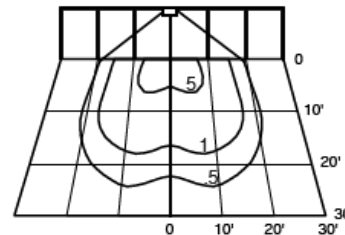

DIMENSIONAL DRAWINGS

Fixture	Height	Width	Depth	MH	HPS	Weight
WP10	9"	8.5"	8.76"	100w	150w	9lbs.

Isolux Curves

100w HPS
@ 10-Ft.
Mounting
Height

ORDERING INFORMATION:

Model	Optics	Wattage	Source	Voltage	Mounting	Finish	Options
<ul style="list-style-type: none"> WP10 	Polycarbonate Wide <ul style="list-style-type: none"> (PW) 	35w <ul style="list-style-type: none"> (35) 50w <ul style="list-style-type: none"> (50) 70w <ul style="list-style-type: none"> (70) 100w <ul style="list-style-type: none"> (100) Fluorescent 26w <ul style="list-style-type: none"> (26) 32w <ul style="list-style-type: none"> (32) 42w <ul style="list-style-type: none"> (42) 	High Pressure Sodium <ul style="list-style-type: none"> (HPS) Metal Halide <ul style="list-style-type: none"> (MH) CFL <ul style="list-style-type: none"> (FL) 	120 Volts <ul style="list-style-type: none"> (120) 208 Volts <ul style="list-style-type: none"> (208) 240 Volts <ul style="list-style-type: none"> (240) 277 Volts <ul style="list-style-type: none"> (277) Quad-Tap <ul style="list-style-type: none"> (QT) 	Wall Mount <ul style="list-style-type: none"> (WM) 	Bronze <ul style="list-style-type: none"> (BZ) White <ul style="list-style-type: none"> (WT) Custom Color <ul style="list-style-type: none"> (CC) Consult Factory	Photo Cell 120 - 277v <ul style="list-style-type: none"> (PC__)