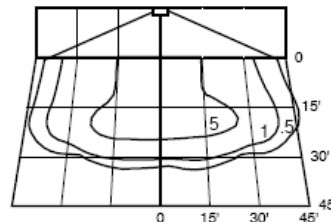

Job Information

Project:	Date:
Location:	
Fixture Type:	Cat. #
Lamp:	Volts:
Options & Accessories:	

DIMENSIONAL DRAWINGS

Height	Width	Depth	MH	PS	HPS	Weight
7.14"	17.88"	8.93"	35-175	—	50-150	22 lbs.

Isolux Curves