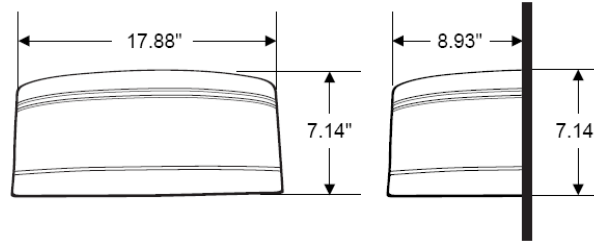

Lamp Socket:

Porcelain Socket pulse rated for HPS & MH lamps. Lamp included.

Finish:

Thermoset polyester powder coat finish, chemically pretreated through A multi-stage washer, oven baked at 400 degrees Fahrenheit to insure Maximum adherence.

Job Information

Project:	Date:
Location:	
Fixture Type:	Cat. #
Lamp:	Volts:
Options & Accessories:	

DIMENSIONAL DRAWINGS

Height	Width	Depth	MH	PS	HPS	Weight
7.14"	17.88"	8.93"	35-175	—	50-150	22 lbs.

Isolux Curves