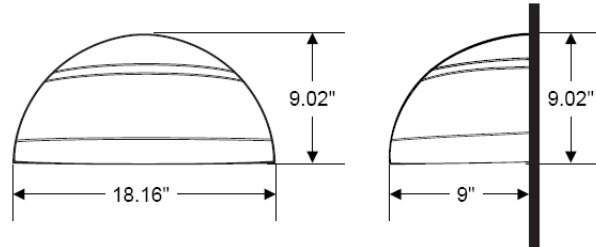

Job Information

| | |
|------------------------|--------|
| Project: | Date: |
| Location: | |
| Fixture Type: | Cat. # |
| Lamp: | Volts: |
| Options & Accessories: | |

DIMENSIONAL DRAWINGS

| Height | Width | Depth | MH | PS | HPS | Weight |
|--------|--------|-------|--------|--------|--------|---------|
| 9.02" | 18.16" | 9" | 70-175 | 70-175 | 70-150 | 20 lbs. |