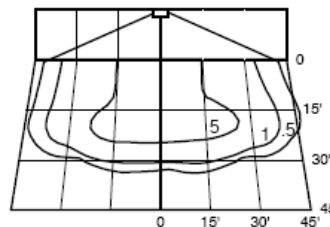

Isolux Curves

175w MH
@ 15-Ft.
Mounting
Height

ORDERING INFORMATION:

Model	Optics	Wattage	Source	Voltage	Mounting	Finish	Options
WP303	Forward Throw Wide (FTW)	35w (35) 50w (50) 70w (70) 100w (100) 150w (150) 175w (175) 26w (26) 32w (32) 42w (42)	High Pressure Sodium (HPS) Metal Halide (MH) Pulse start Metal Halide (PS) Compact Fluorescent (CFL)	120 Volts (120) 208 Volts (208) 240 Volts (240) 277 Volts (277) 480 Volts (480) Multi-Tap Ballast Factory wired at 277v unless otherwise specified.	Wall Mount (WM)	Bronze (BZ) White (WT) Black (BK) Custom Color (CC) Consult Factory	Photo Cell 120 - 277v (PC__) Emergency Ballast (EB) Emergency Ballast Cold Weather (EBCW)

Direct Lighting Sales reserves the right to make modifications or changes to any of its products without prior written notification and without incurring obligation. Actual performance can vary depending on surrounding conditions